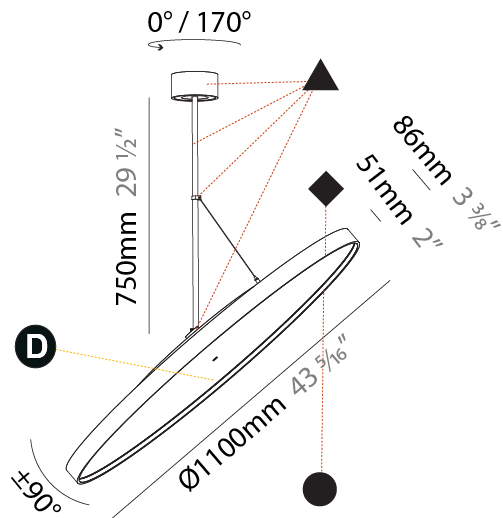

GENERAL

Series: Sign Diva Flex
Subseries: Sign Diva Flex Korona
Brand: Prolicht
Division: Architectural
Mounting Type: Suspension
Mounting Location: Ceiling
Subcategory: Pendant

PHYSICAL

Diameter (mm): 1100
Diameter (in): 43 ⁵/₁₆
Height (mm): 870
Height (in): 34 ¹/₄
Light Distribution: Adjustable / Direct
Weight (kg): 15.3
Weight (lbs): 33.66
Diffuser: PMMA - Opal / Micro-Prism / Sparkling Secret / Vintage Industrial
Fixture Finish: SSR / BKV / CWI / CRY / HAB / UFT / ITA / RUA / FTG / MYG / LOD / PUS / FRO / FUP / KIA / POP / BLS / SPG / MEY / GOH / GUM / CHC / COM / ABZ / JAG / OBR / MOS / ROR
Fixture Material: Extruded Aluminum / Steel

ELECTRICAL

Lamp Type: LED (Zhaga Standard)
Input Wattage (W): 145
Total Output Wattage (W): 135
Dimming: Tri-Mode (Non-Dimming and Phase Dimming (120Vac only) and 0-10V Dimming)
Driver Included: Yes
Driver Location: Integrated
Driver Type: Constant Current - Universal
Driver Class: Class 2
Input Voltage (V): 120 - 277
Constant Current (MA): 600

LED

Color Temperature (°K): 2700 / 3000 / 3500 / 4000
Max. Delivered Lumen (lm): 16002 / 17172 / 19937 / 20344
Nominal Lumen (lm): 18992 / 20305 / 23575 / 24056
CRI: >90 CRI
Lamp Life (hrs): 50000

OPTICAL

Adjustability: Rotational 170°; Tilt 90°

RATINGS AND CERTIFICATIONS

Certified By: Certified for North American Standards
IP rating: IP20